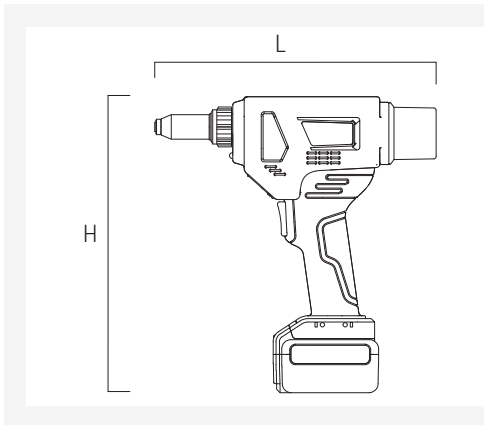

GO-BR1 LITHIUM-ION CORDLESS RIVET TOOL

RIVETING CAPACITY FOR BLIND RIVETS

∅ 1/8" up to 3/16"
∅ 3.2 up to 4.8 mm
All Materials

WEIGHT WEIGHT INCL. BATTERY	3.08 lbs	1.4 kg
L x H	9.72" x 9.84"	247 x 250 mm
STROKE (B / S)	B = 0.83" / S = 0.59"	(B = 26 mm / S = 18 mm)
PULLING FORCE	2698 lbf	12.0 kn
MATERIAL	PE	
ITEM CODE	22770 10010	

INCLUDED EQUIPMENT SET

NOSE PIECES	1/8", 5/32", 3/16"	3.2, 4.0, 4.8 mm
QUICK CHANGE BATTERY	Li-Ion 18 V / 2.0 Ah	
CHARGER	18 V Li-Ion	
ABS CASE	1.24" x 0.98" x .26"	38 x 30 x 8 cm

GO-BR1 LITHIUM-ION CORDLESS RIVET TOOL